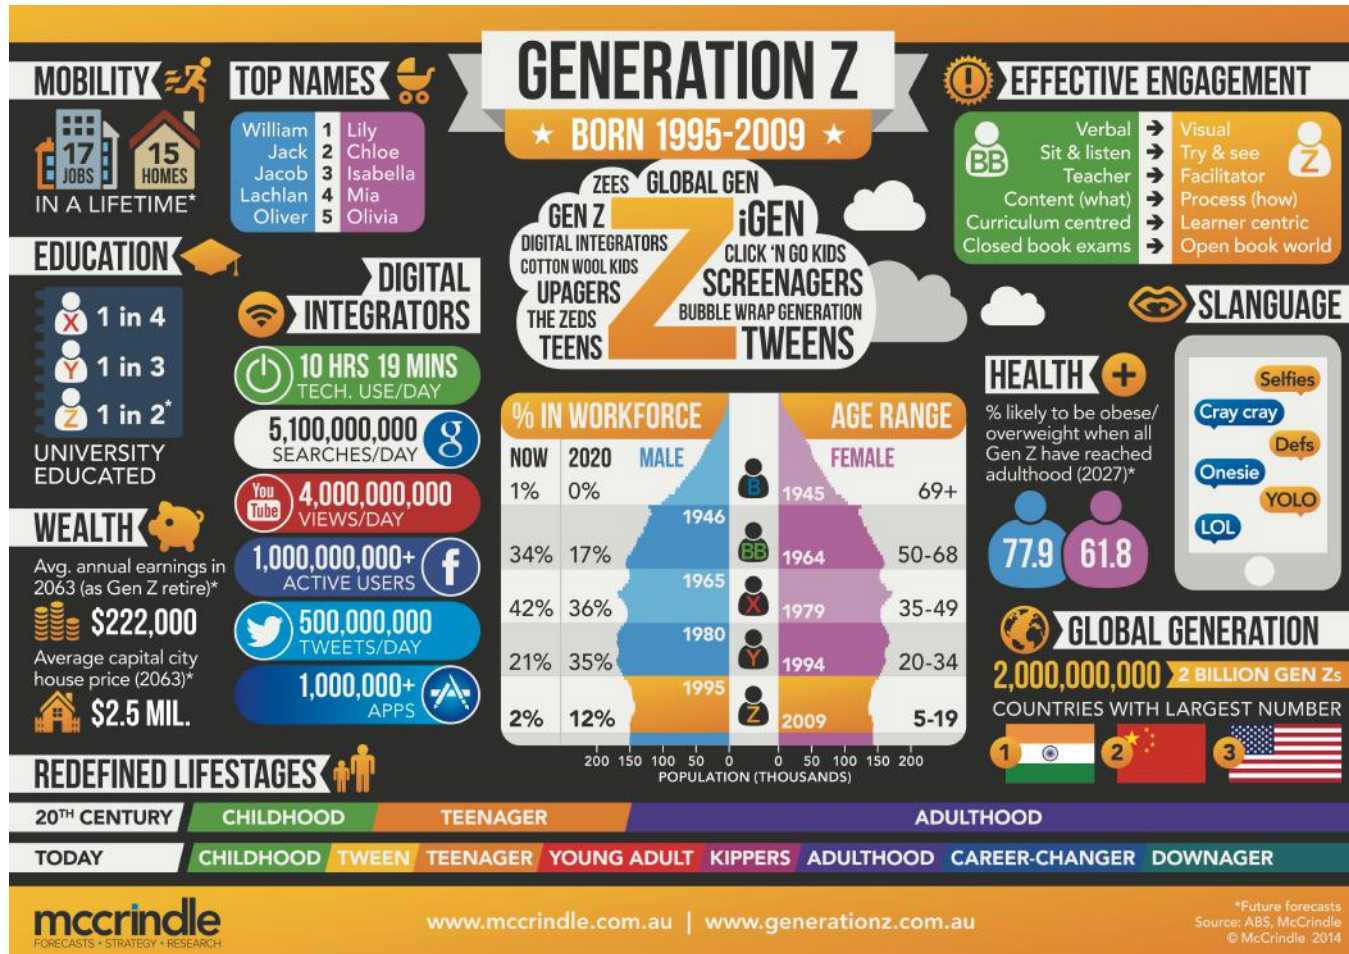

THE ACCELERATION OF TECH

Sabre

Adoption rate of consumer technologies in the US (10% - 90% penetration) Source: <http://www.asymco.com/2014/05/next-2/>

#FITURTECH2024

The image shows a futuristic, dark interior, likely a spacecraft or a high-tech office. The scene is dimly lit, with prominent glowing light strips along the curved ceiling and walls. In the foreground, several rows of modern, dark-colored chairs are arranged, facing towards the back of the room. The walls are smooth and reflective, with some faint text visible, including "ON FLIGHT" on the right side. The overall atmosphere is sleek and advanced.

PEOPLE

Sabre

Sabre

“HELLO, I’M CONNECTED TO THE INTERNET!”

TECH

Sabre

SMART WATCHES
VOICE
BIOMETRICS

Sabre

Sabre

Sabre

Sabre

AUGMENTED REALITY
VIRTUAL REALITY

Screen
capture

Sabre

Sabre

Maui