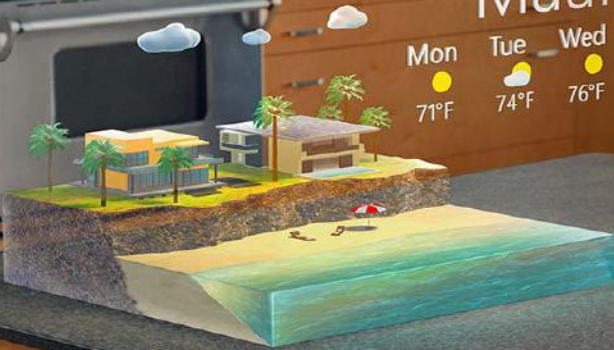

Sabre

Sabre

Sabre

AUGMENTED REALITY
VIRTUAL REALITY

Screen
capture

Sabre

Sabre

Maui

Mon	Tue	Wed
 71°F	 74°F	 76°F

- Vacation To-Do List
- Ticket
 - Sun screen
 - Beach towel
 - Sunglasses
 - Charger

AUTONOMOUS VEHICLES
INTERNET OF THINGS
DYNAMIC PERSONALIZATION

Sabre

Sabre

Sabre

ROBOTICS

Sabre