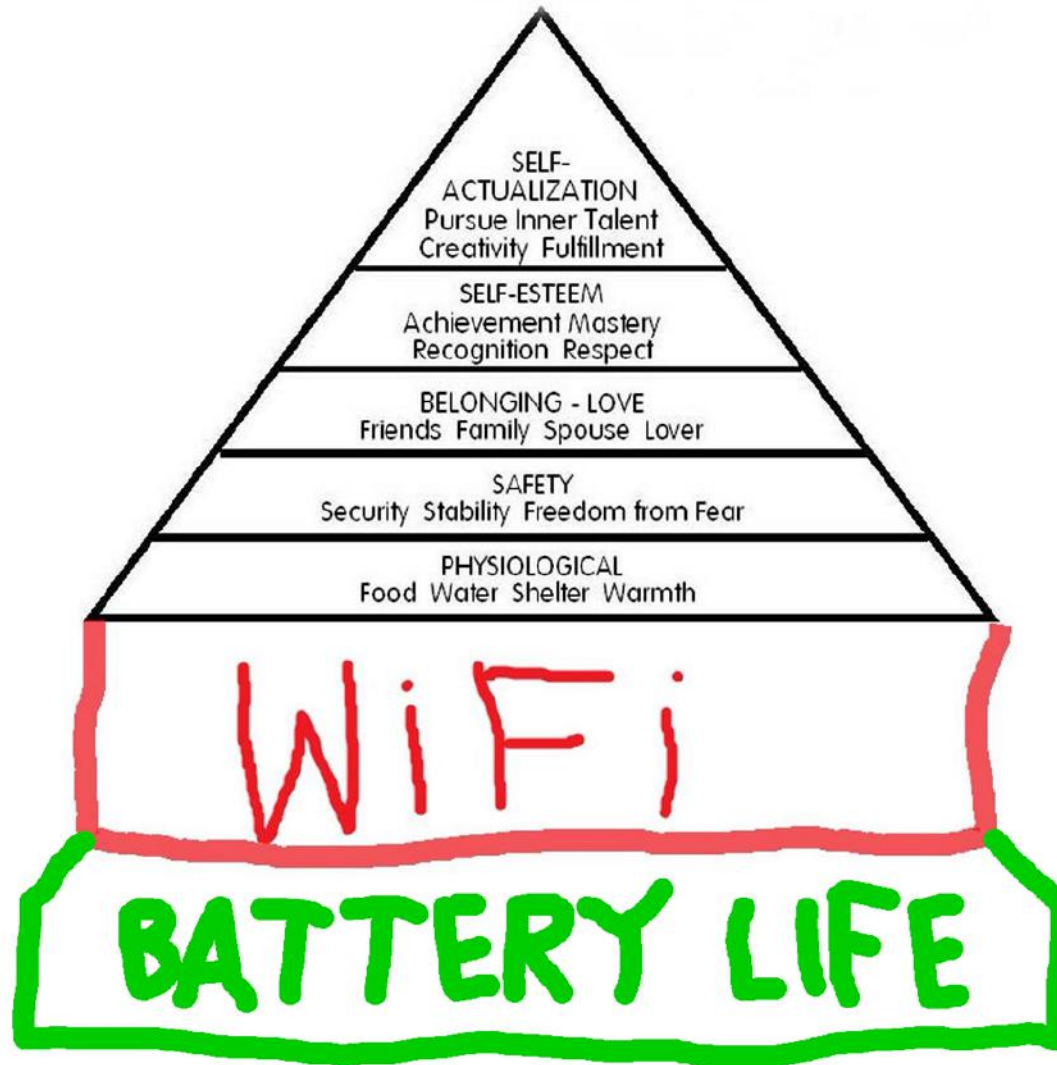

THE ACCELERATION OF TECH

Sabre

Adoption rate of consumer technologies in the US (10% - 90% penetration) Source: <http://www.asymco.com/2014/05/next-2/>

#FITURTECH2024

The image shows a futuristic, dark interior, likely a spacecraft or a high-tech office. The scene is dimly lit, with prominent glowing light strips along the curved ceiling and walls. In the foreground, several rows of modern, dark-colored chairs are arranged, facing towards the back of the room. The walls are smooth and reflective, with some faint text visible, including "ON FLIGHT" on the right side. The overall atmosphere is sleek and advanced.

PEOPLE

Sabre

Sabre

“HELLO, I’M CONNECTED TO THE INTERNET!”

TECH

Sabre

SMART WATCHES
VOICE
BIOMETRICS

Sabre

Sabre

Sabre

Sabre

AUGMENTED REALITY
VIRTUAL REALITY

Screen
capture

Sabre

Sabre

Maui