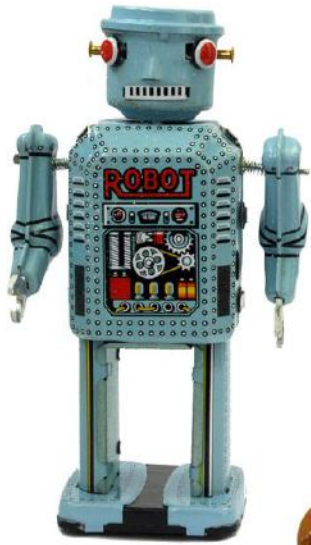

Mon	Tue	Wed
 71°F	 74°F	 76°F

- Vacation To-Do List
- Ticket
 - Sun screen
 - Beach towel
 - Sunglasses
 - Charger

AUTONOMOUS VEHICLES
INTERNET OF THINGS
DYNAMIC PERSONALIZATION

Sabre

Sabre

Sabre

ROBOTICS

Sabre