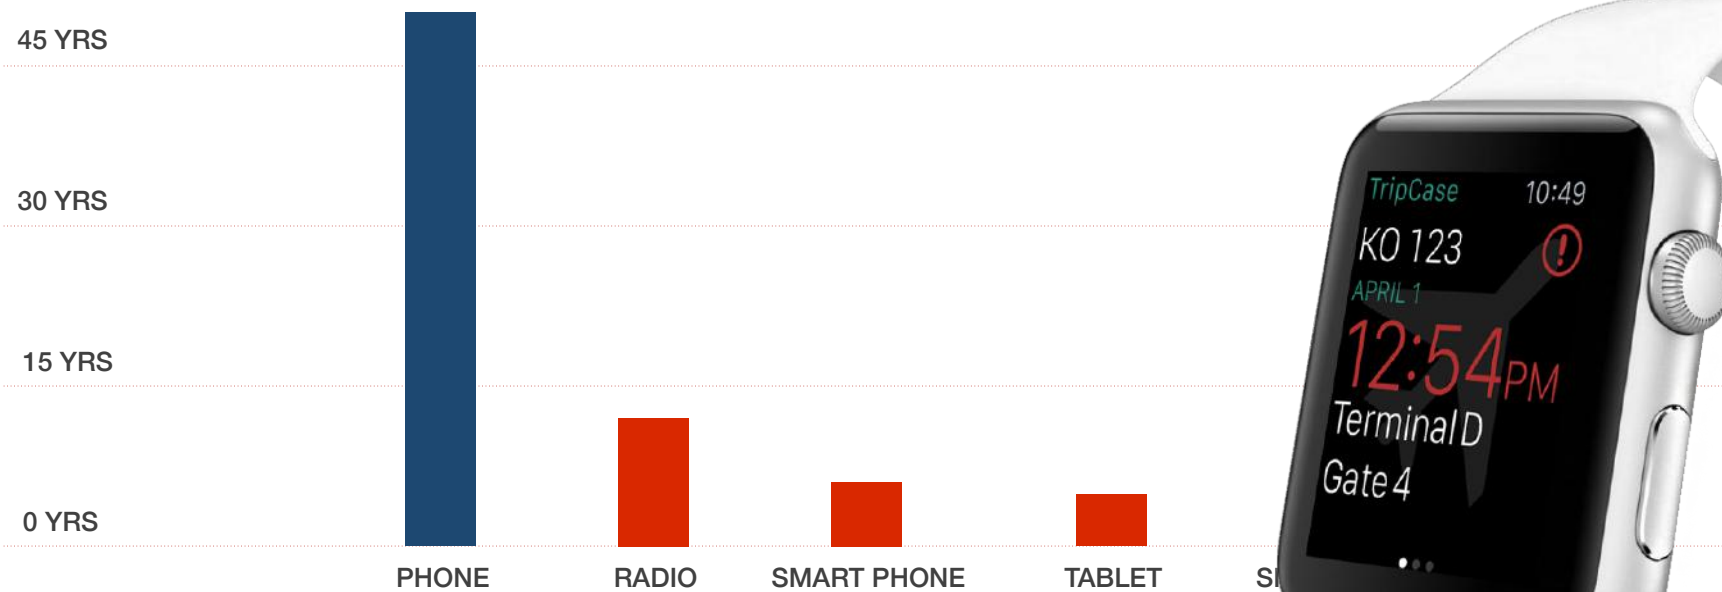

THE ACCELERATION OF TECH

Sabre

Adoption rate of consumer technologies in the US (10% - 90% penetration) Source: <http://www.asymco.com/2014/05/next-2/>

#FITURTECH2024

The image shows a futuristic, dark interior, likely a spacecraft or a high-tech office. The scene is dimly lit, with prominent glowing light strips along the curved ceiling and walls. In the foreground, several rows of modern, dark-colored chairs are arranged, facing towards the back of the room. The walls are smooth and reflective, with some faint text visible, including "ON FLIGHT" on the right side. The overall atmosphere is sleek and advanced.